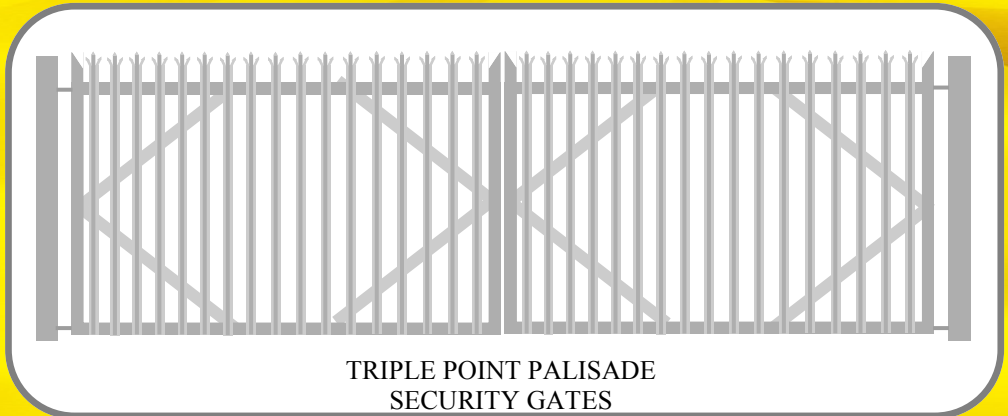

All Gates Galvanised Finish Please add 10% To Prices For RAL Colour Vinyl Finish

150 x 150 Galvanised RHS Posts £450 Plus VAT

Single Leaf Gates Up To 5 Meters Wide Less 20% Off Above Prices

Installation From £650 Plus VAT Subject To Site Survey

Matching Pedestrian Gates Up To 1.2m Wide

Standard Security Gate Design £590 Plus VAT

Spiked Top Security Gate Design £650 Plus VAT

SWING GATES COMMERCIAL RANGE

TRIPLE POINT PALISADE
SECURITY GATES

Opening Width Between Posts