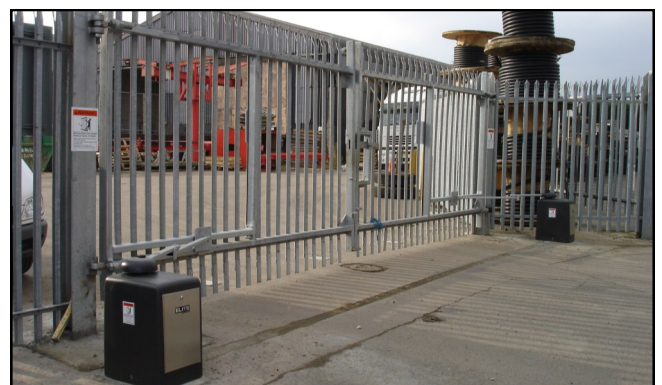

BASIC SYSTEM FOR DOUBLE LEAF GATES

- 2no. Elite/Eagle Gate Operators
- 2no. boxed Transformers
- 2no. Pairs of Safety Beams
- 1no. Radio Receiver
- 1no. Antenna
- 2no. Hand Held Transmitters
- All Cables & Accessories at the Gateway
- Power Supply To Gateway by Others

Installed Price   FROM   £6500+ VAT