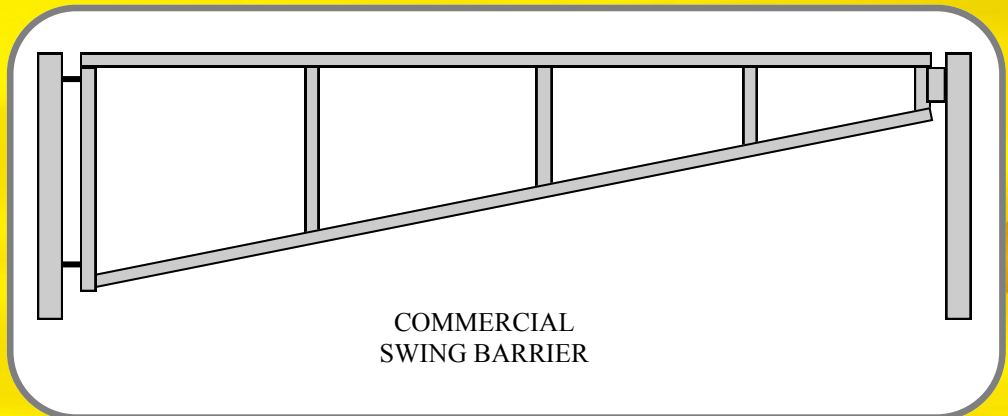

Matching Pedestrian Gates Up To 1.2m Wide

Standard Security Gate Design £590 Plus VAT

Spiked Top Security Gate Design £650 Plus VAT

SWING GATES COMMERCIAL RANGE

TRIPLE POINT PALISADE
SECURITY GATES

Opening Width Between Posts

Height to Shoulder 2.4m

- £2250 Plus VAT
- £2350 Plus VAT
- £2475 Plus VAT
- £2770 Plus VAT
- £3010 Plus VAT
- £3430 Plus VAT

COMMERCIAL
SWING BARRIER

Opening Width Between Posts

- Up to 3.0m
- Up to 4.0m
- Up to 5.0m
- Up to 6.0m
- Up to 7.0m
- Up to 8.0m