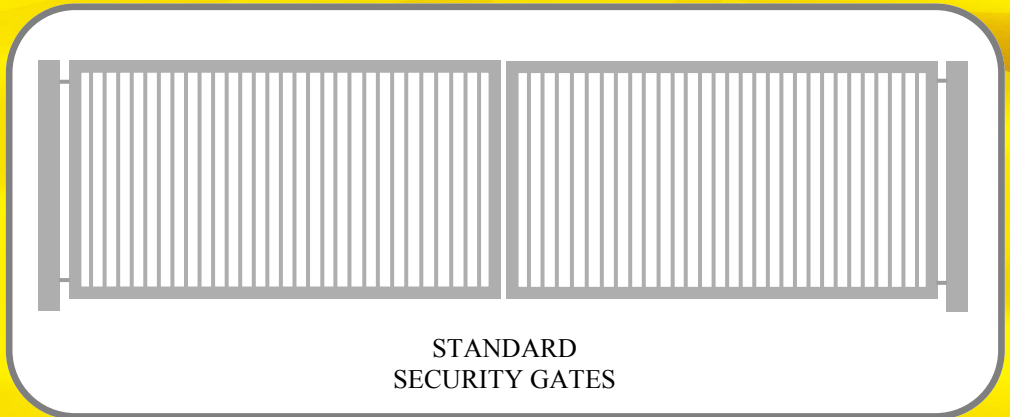

SWING GATES COMMERCIAL RANGE

STANDARD
SECURITY GATES

Opening Width Between Posts

- Up to 3.0m
- Up to 4.0m
- Up to 5.0m
- Up to 6.0m
- Up to 7.0m
- Up to 8.0m

Height to Shoulder 2.0m

- £1875 Plus VAT
- £2015 Plus VAT
- £2145 Plus VAT
- £2410 Plus VAT
- £2675 Plus VAT
- £3025 Plus VAT

Height to Shoulder 2.4m

- £2275 Plus VAT
- £2415 Plus VAT
- £2545 Plus VAT
- £2810 Plus VAT
- £3075 Plus VAT
- £3425 Plus VAT

SPIKED TOP
SECURITY GATES

Opening Width Between Posts

- Up to 3.0m
- Up to 4.0m
- Up to 5.0m
- Up to 6.0m
- Up to 7.0m
- Up to 8.0m