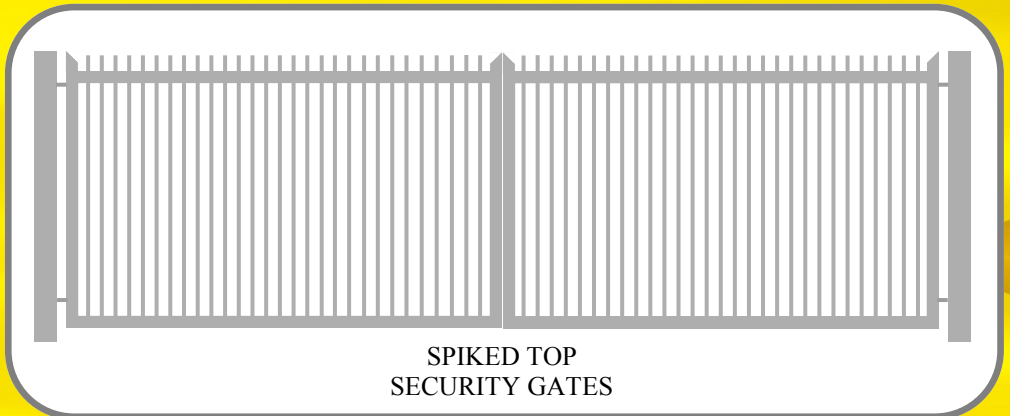

SWING GATES COMMERCIAL RANGE

STANDARD
SECURITY GATES

Opening Width Between Posts

- Up to 3.0m
- Up to 4.0m
- Up to 5.0m
- Up to 6.0m
- Up to 7.0m
- Up to 8.0m

Height to Shoulder 2.0m

- £1875 Plus VAT
- £2015 Plus VAT
- £2145 Plus VAT
- £2410 Plus VAT
- £2675 Plus VAT
- £3025 Plus VAT

Height to Shoulder 2.4m

- £2275 Plus VAT
- £2415 Plus VAT
- £2545 Plus VAT
- £2810 Plus VAT
- £3075 Plus VAT
- £3425 Plus VAT

SPIKED TOP
SECURITY GATES

Opening Width Between Posts

- Up to 3.0m
- Up to 4.0m
- Up to 5.0m
- Up to 6.0m
- Up to 7.0m
- Up to 8.0m