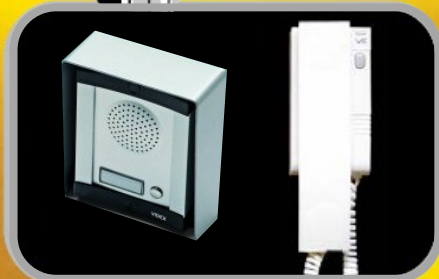

Established 1986

Climate
AUTO GATES

Access Control Intercom Systems

SUPPLIED & INSTALLED PRICES

(Last Price Revision March 2011)

HARD-WIRED INTERCOM WITH ONE GATE STATION

- Including indoor handset with gate release button
- Price does not include cable laying

£495.00 plus VAT

HARD-WIRED INTERCOM WITH INTEGRAL KEY PAD

- Including indoor handset with gate release button
- Price does not include cable laying

£575.00 plus VAT

VIDEO INTERCOM + INDOOR MONITOR & HANDSET