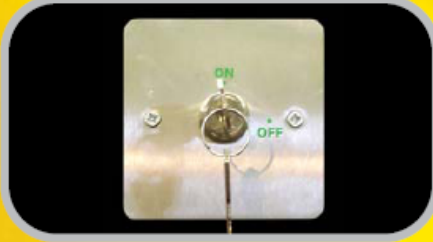

(Last Price Revision March 2011)

ROBUST ILLUMINATED STAINLESS STEEL KEY PAD

- For controlled gate entry / exit and regular access

£270.00 plus VAT

INTELLIGENT 24/7 TIMER WITH MULTIPLE PROGRAMS

- To open / close gates at specified times
- To time-out Key Pads, Push Buttons, Intercoms or Entry/Exit Loops

£175.00 plus VAT

RADIO PUSH BUTTON

- Allows gate to be opened remotely without cabling to the house
- Dependant on site conditions

£100.00 plus VAT

PUSH BUTTON

- For exit or entry

£75.00 plus VAT

KEY SWITCH

- To hold gates open over-riding normal gate timed closure

£65.00 plus VAT

INDUCTION LOOPS

- Fitted underground to allow free vehicular entry / exit
- Can also be used to replace safety beams

£295.00 plus VAT
(Dependent on drive construction)