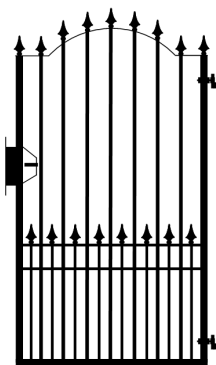

**Walden Flat**  
£579 Plus VAT

**Cambridge Arched**  
£724 Plus VAT

**Cambridge Flat**  
£674 Plus VAT

**Abington Flat**  
£568 Plus VAT

**Abington Arched**  
£617 Plus VAT

**Pair Of 100mm Posts**  
£400 Plus VAT  
Installation £550 Plus VAT  
Subject To Survey