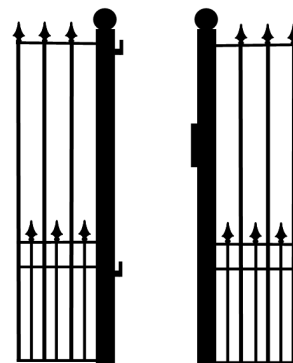

**Walden Flat**  
£579 Plus VAT

**Cambridge Arched**  
£724 Plus VAT

**Cambridge Flat**  
£674 Plus VAT

**Abington Flat**  
£568 Plus VAT

**Abington Arched**  
£617 Plus VAT

**Pair Of 100mm Posts**  
£400 Plus VAT  
Installation £550 Plus VAT  
Subject To Survey

**Newmarket Flat**  
£568 Plus VAT

**Newmarket Arched**  
£617 Plus VAT

**Posts With Side Panels**  
£900 Plus VAT Pair  
Up-To 600mm Wide Each  
Installation £550 Plus VAT  
Subject To Survey

All Railings And Posts Are Galvanised & Vinyl Sprayed For Maintenance Free Finish