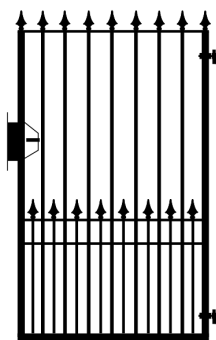

**Sawston Arched**  
£500 Plus VAT

**Saffron Arched**  
£559 Plus VAT

**Saffron Flat**  
£509 Plus VAT

**Shelford Flat**  
£509 Plus VAT

**Shelford Arched**  
£559 Plus VAT

**Walden Arched**  
£559 Plus VAT

**Walden Flat**  
£579 Plus VAT

**Cambridge Arched**  
£724 Plus VAT

**Cambridge Flat**  
£674 Plus VAT

**Abington Flat**  
£568 Plus VAT

**Abington Arched**  
£617 Plus VAT

**Pair Of 100mm Posts**  
£400 Plus VAT  
Installation £550 Plus VAT  
Subject To Survey