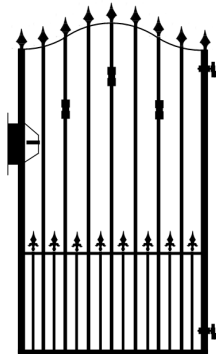

Saffron Arched
£559 Plus VAT