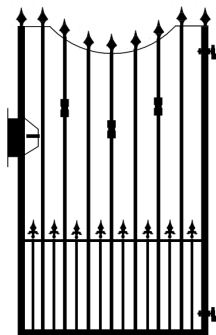

**Sawston Arched**  
£500 Plus VAT

**Saffron Arched**  
£559 Plus VAT

**Saffron Flat**  
£509 Plus VAT

**Shelford Flat**  
£509 Plus VAT

**Shelford Arched**  
£559 Plus VAT

**Walden Arched**  
£559 Plus VAT

**Walden Flat**  
£579 Plus VAT

**Cambridge Arched**  
£724 Plus VAT

**Cambridge Flat**  
£674 Plus VAT

**Abington Flat**  
£568 Plus VAT

**Abington Arched**  
£617 Plus VAT

**Pair Of 100mm Posts**  
£400 Plus VAT  
Installation £550 Plus VAT  
Subject To Survey