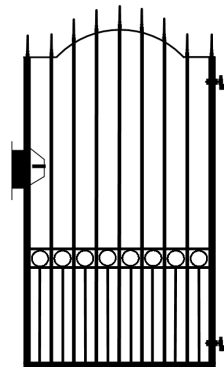

Newmarket Arched
£617 Plus VAT