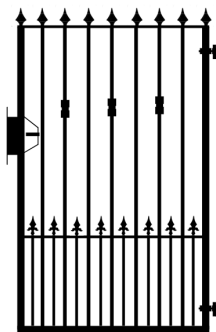

Saffron Flat
£509 Plus VAT