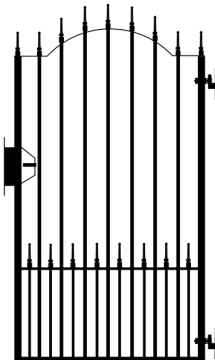

**Sawston Arched**  
£500 Plus VAT

**Saffron Arched**  
£559 Plus VAT

**Saffron Flat**  
£509 Plus VAT

**Shelford Flat**  
£509 Plus VAT

**Shelford Arched**  
£559 Plus VAT

**Walden Arched**  
£559 Plus VAT

**Walden Flat**  
£579 Plus VAT

**Cambridge Arched**  
£724 Plus VAT

**Cambridge Flat**  
£674 Plus VAT

**Abington Flat**  
£568 Plus VAT

**Abington Arched**  
£617 Plus VAT

**Pair Of 100mm Posts**  
£400 Plus VAT  
Installation £550 Plus VAT  
Subject To Survey