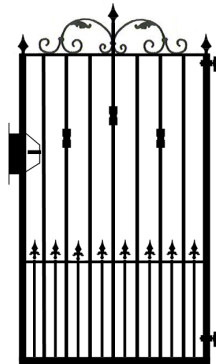

**Sawston Arched**  
£500 Plus VAT

**Saffron Arched**  
£559 Plus VAT

**Saffron Flat**  
£509 Plus VAT

**Shelford Flat**  
£509 Plus VAT

**Shelford Arched**  
£559 Plus VAT

**Walden Arched**  
£559 Plus VAT

**Walden Flat**  
£579 Plus VAT

**Cambridge Arched**  
£724 Plus VAT

**Cambridge Flat**  
£674 Plus VAT

**Abington Flat**  
£568 Plus VAT

**Abington Arched**  
£617 Plus VAT

**Pair Of 100mm Posts**  
£400 Plus VAT  
Installation £550 Plus VAT  
Subject To Survey