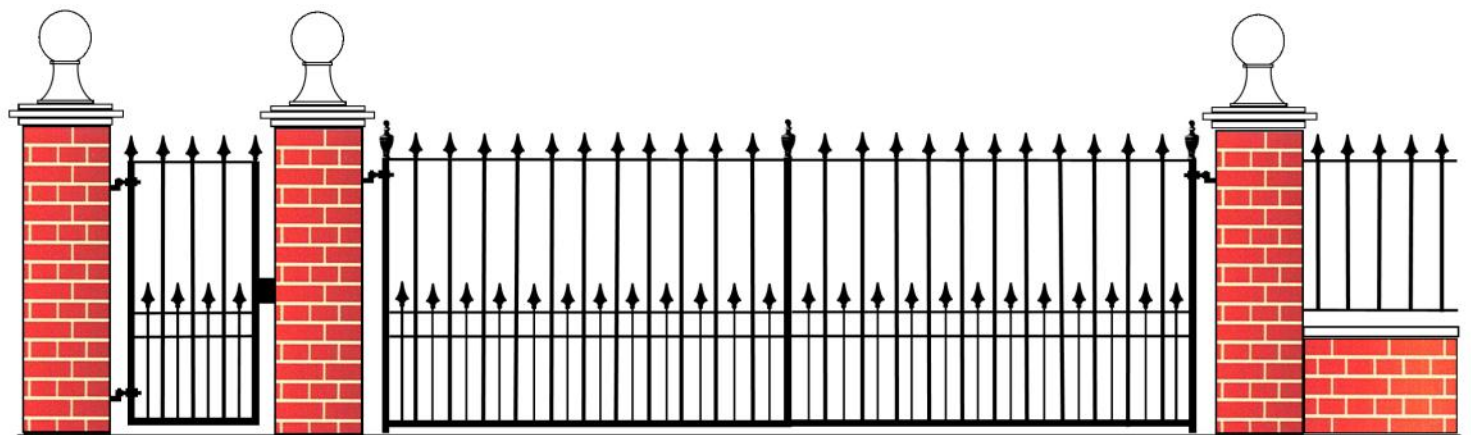

PEDESTRIAN GATE

FLAT

WALL RAILING

www.climateautogates.co.uk
TEL 01223 839990

THE ABINGTON

PEDESTRIAN GATE

ARCHED

FULL HEIGHT RAILING