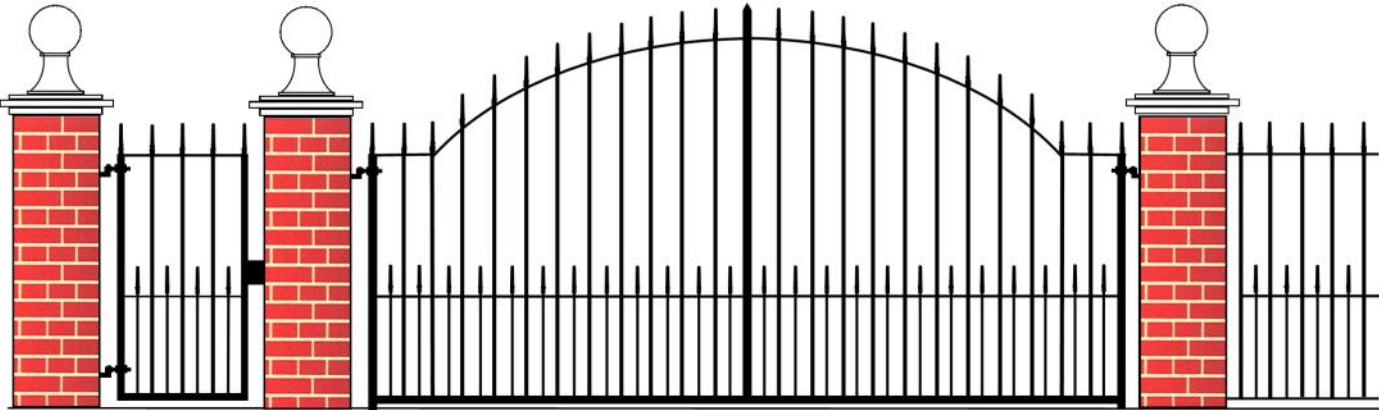

HAND MADE STEEL

GATES

BROCHURE AND PRICE LIST

www.climateautogates.co.uk
TEL 01223 839990

THE SAFFRON

PEDESTRIAN GATE

ARCHED

FULL HEIGHT RAILING

PEDESTRIAN GATE

FLAT

WALL RAILING

www.climateautogates.co.uk
TEL 01223 839990

THE SHELFORD

PEDESTRIAN GATE

ARCHED

FULL HEIGHT RAILING