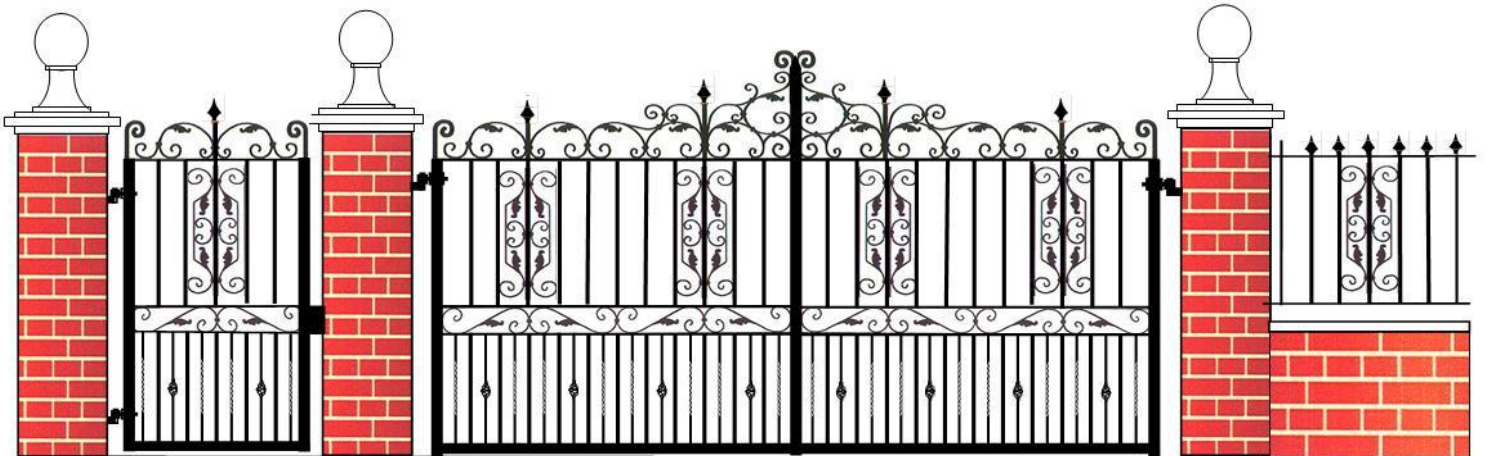

PEDESTRIAN GATE

FLAT

WALL RAILING

www.climateautogates.co.uk
TEL 01223 839990

THE CAMBRIDGE

PEDESTRIAN GATE

ARCHED

FULL HEIGHT RAILING