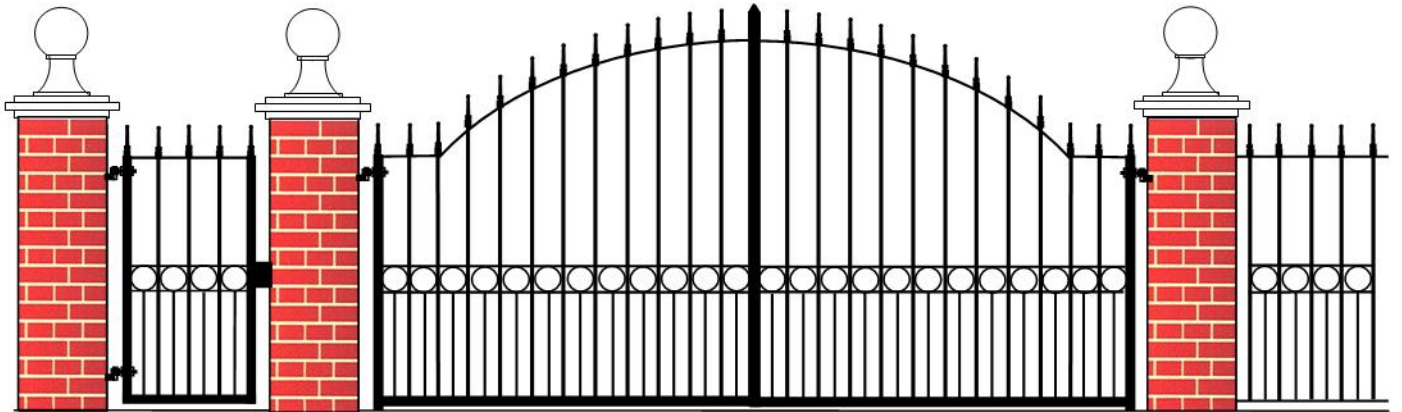

THE NEWMARKET

PEDESTRIAN GATE

ARCHED

FULL HEIGHT RAILING