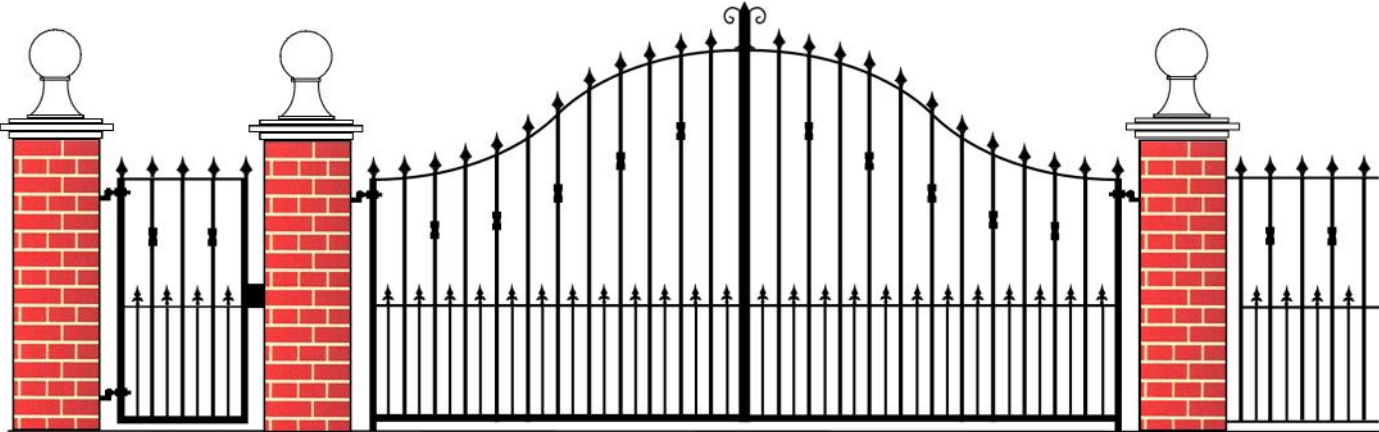

THE SAFFRON

PEDESTRIAN GATE

ARCHED

FULL HEIGHT RAILING