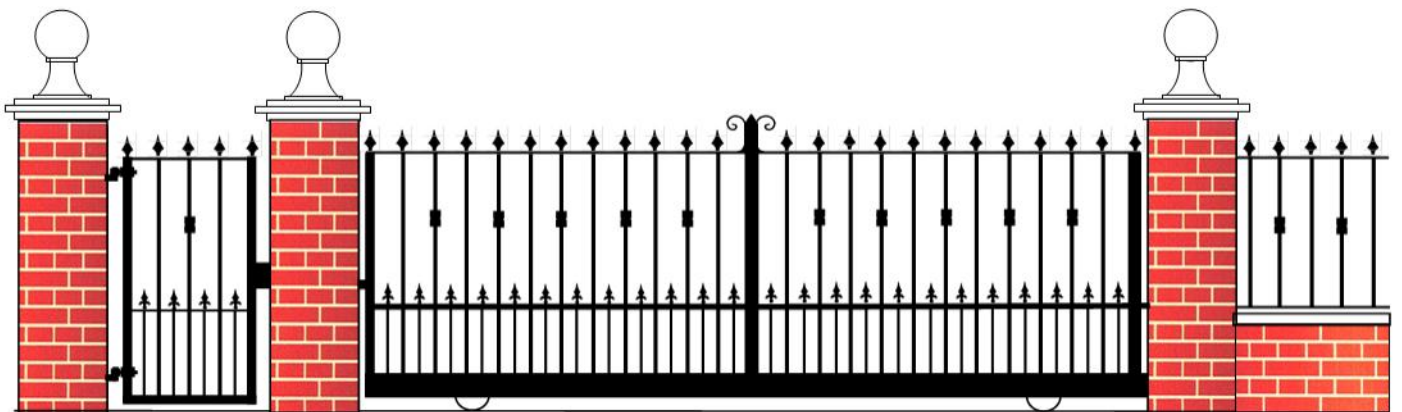

PEDESTRIAN GATE

FLAT

WALL RAILING

www.climateautogates.co.uk
TEL 01223 839990

***THE
SAFFRON
TRACKED SLIDING GATE***

*ALL DESIGNS CAN BE MANUFACTURED AS SLIDING
GATES PLEASE REFER TO PRICE LIST.+*

PEDESTRIAN GATE

ARCHED

FULL HEIGHT RAILING

PEDESTRIAN GATE

FLAT

WALL RAILING

SWING GATES

1ST APRIL 2010
PRICES DO NOT INCLUDE VAT

SAFFRON, SHELFORD AND WALDEN ARCHED GATES (Standard Height)

	PAINTED	GALVANISED AND PAINTED
Price up to 3.0 metres wide opening	£1488	£1785
3.5 metres wide	£1566	£1864
4.0 metres wide	£1637	£1935
4.5 metres wide	£1714	£2135
5.0 metres wide	£1935	£2310

CAMBRIDGE ARCHED GATE (Standard Height)