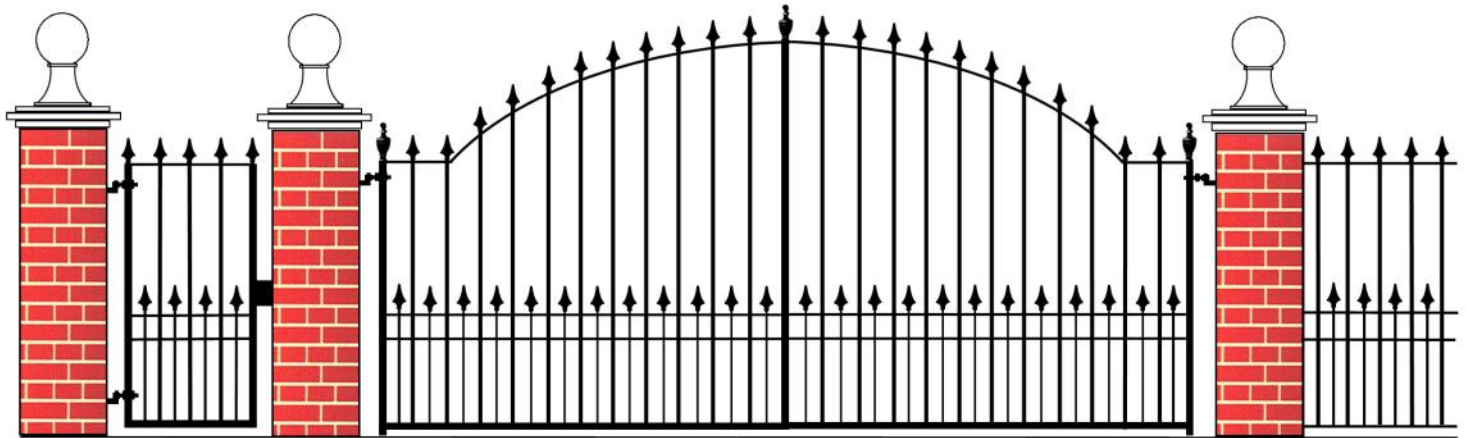

THE ABINGTON

PEDESTRIAN GATE

ARCHED

FULL HEIGHT RAILING