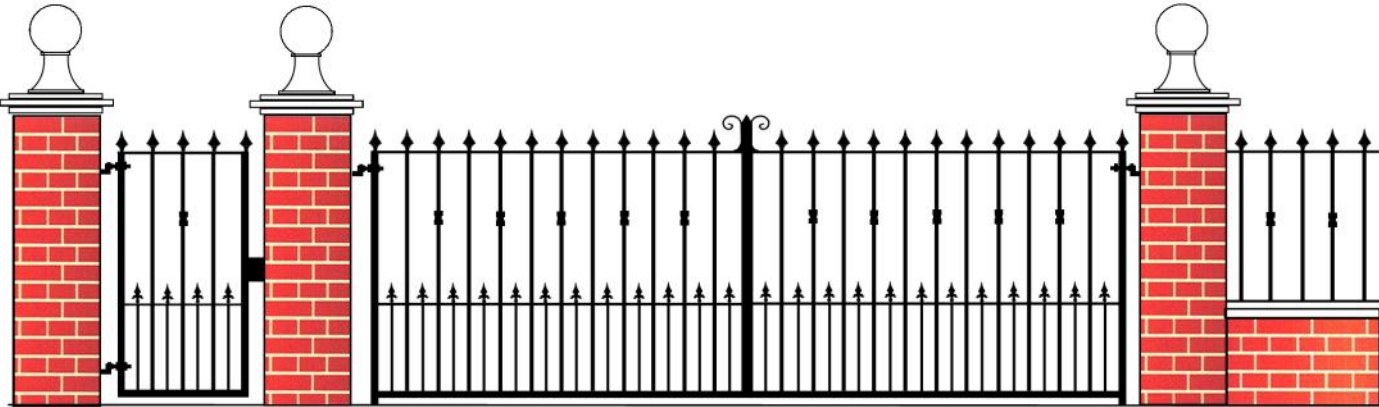

PEDESTRIAN GATE

FLAT

WALL RAILING

www.climateautogates.co.uk
TEL 01223 839990

THE SHELFORD

PEDESTRIAN GATE

ARCHED

FULL HEIGHT RAILING