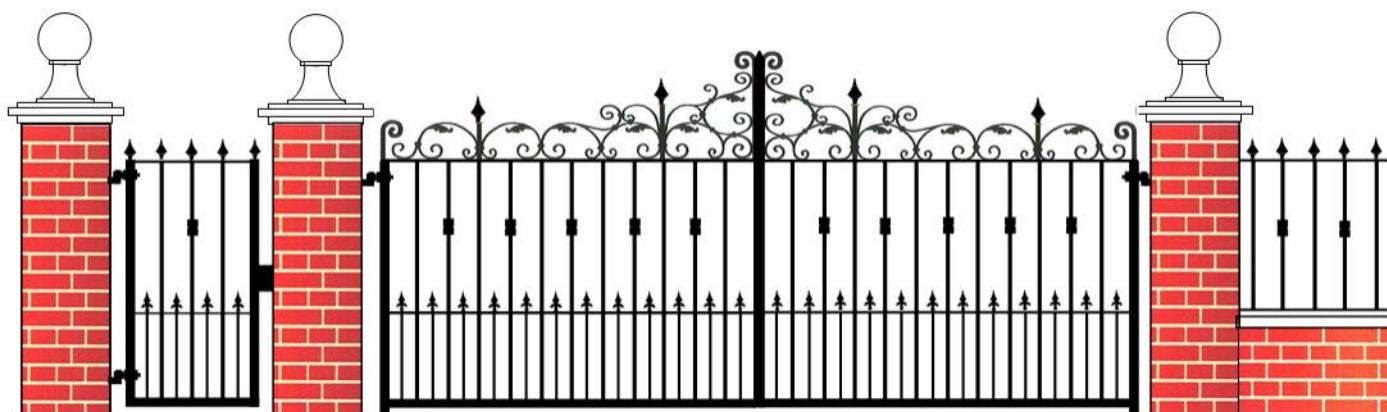

PEDESTRIAN GATE

FLAT

WALL RAILING

www.climateautogates.co.uk
TEL 01223 839990

THE WALDEN

PEDESTRIAN GATE

ARCHED

FULL HEIGHT RAILING