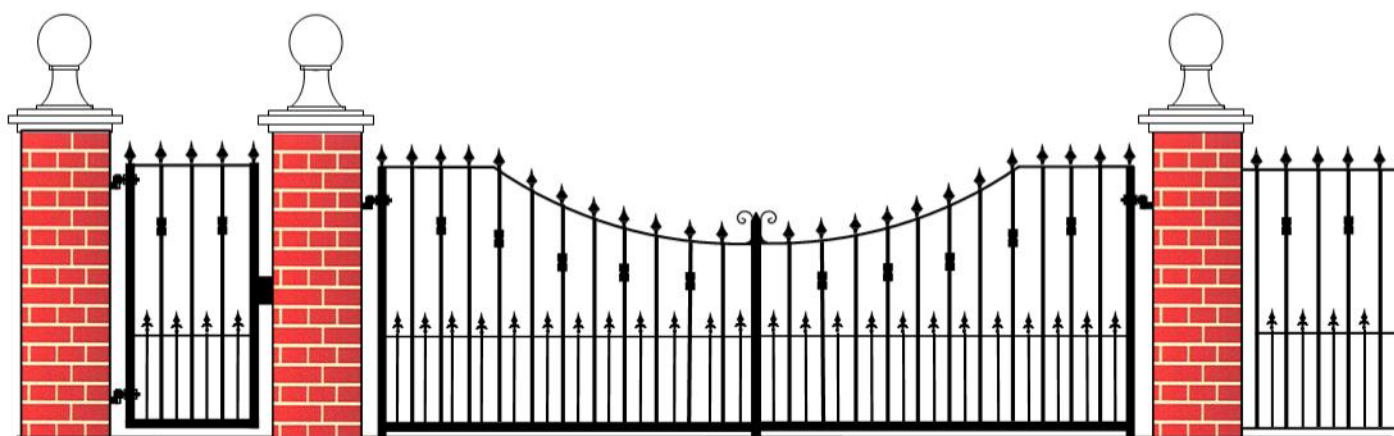

THE WALDEN

PEDESTRIAN GATE

ARCHED

FULL HEIGHT RAILING