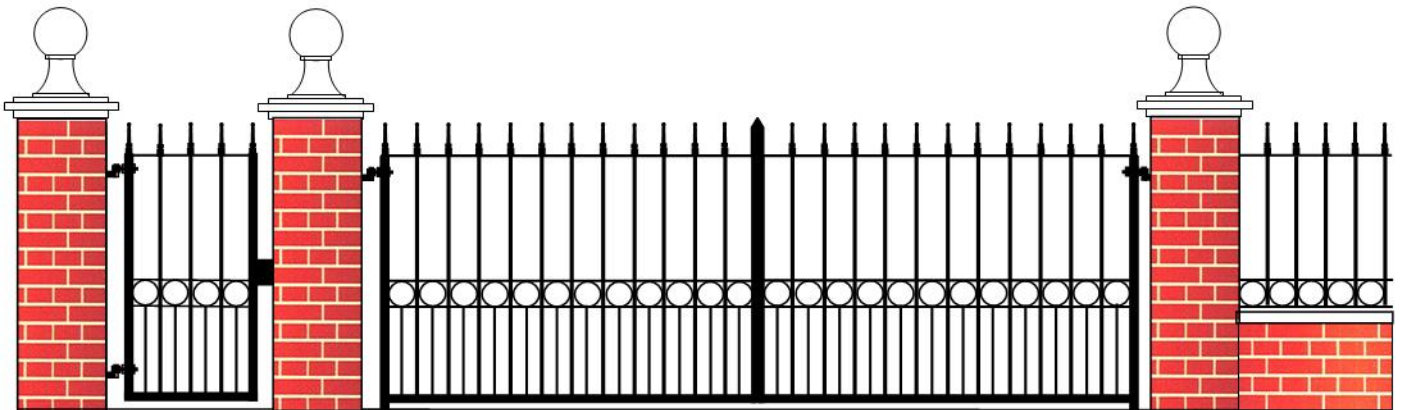

PEDESTRIAN GATE

FLAT

WALL RAILING

www.climateautogates.co.uk
TEL 01223 839990

THE NEWMARKET

PEDESTRIAN GATE

ARCHED

FULL HEIGHT RAILING

ARCHED

FULL HEIGHT RAILING

PEDESTRIAN GATE

FLAT

WALL RAILING

SWING GATES

1ST APRIL 2010
PRICES DO NOT INCLUDE VAT

SAFFRON, SHELFORD AND WALDEN ARCHED GATES (Standard Height)