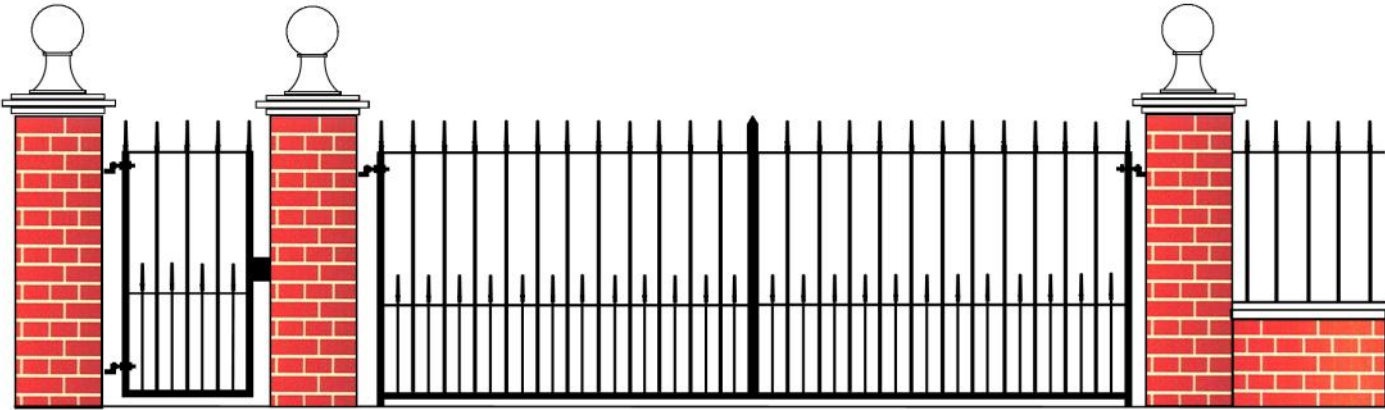

PEDESTRIAN GATE

FLAT

WALL RAILING

www.climateautogates.co.uk
TEL 01223 839990

THE SHELFORD

PEDESTRIAN GATE

ARCHED

FULL HEIGHT RAILING