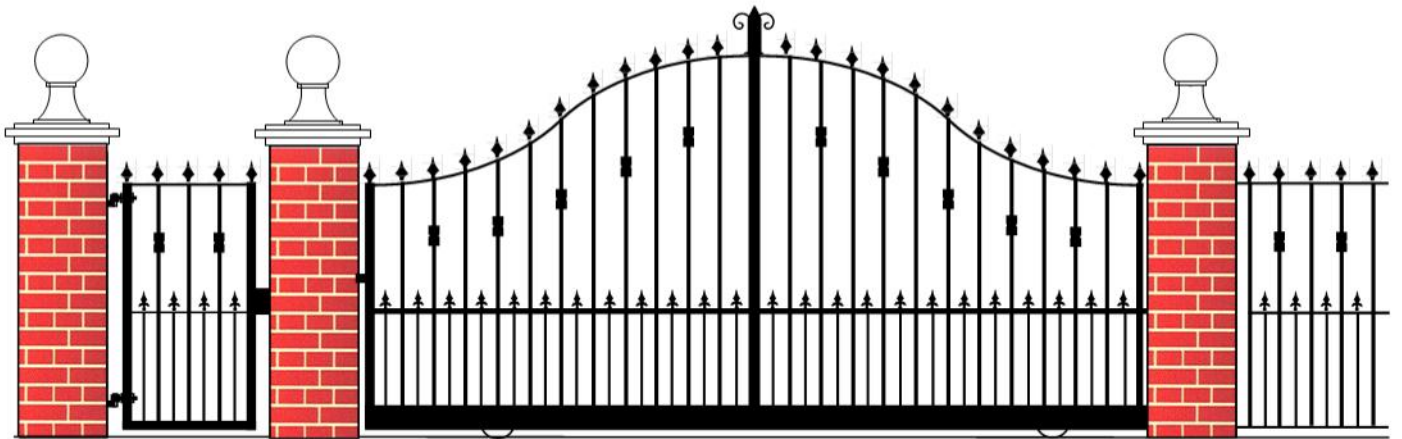

PEDESTRIAN GATE

FLAT

WALL RAILING

www.climateautogates.co.uk
TEL 01223 839990

***THE
SAFFRON
TRACKED SLIDING GATE***

*ALL DESIGNS CAN BE MANUFACTURED AS SLIDING
GATES PLEASE REFER TO PRICE LIST.+*

PEDESTRIAN GATE

ARCHED

FULL HEIGHT RAILING

PEDESTRIAN GATE

FLAT

WALL RAILING

SWING GATES

1ST APRIL 2010
PRICES DO NOT INCLUDE VAT

SAFFRON, SHELFORD AND WALDEN ARCHED GATES (Standard Height)