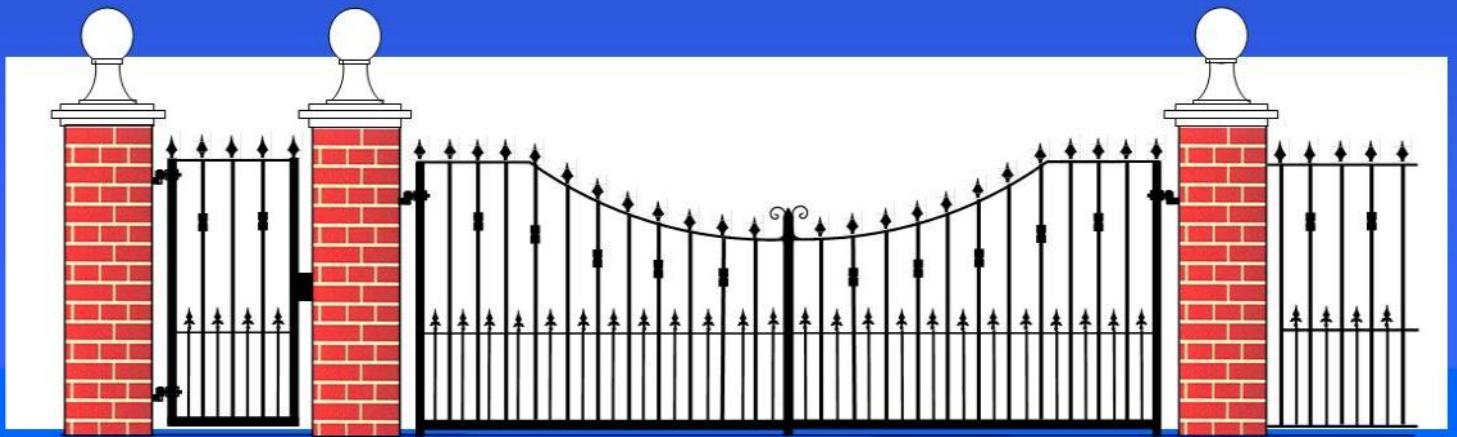

HAND MADE STEEL

GATES

BROCHURE AND PRICE LIST

www.climateautogates.co.uk
TEL 01223 839990

THE SAFFRON

PEDESTRIAN GATE

ARCHED

FULL HEIGHT RAILING

PEDESTRIAN GATE

FLAT

WALL RAILING

www.climateautogates.co.uk
TEL 01223 839990

THE SHELFORD

PEDESTRIAN GATE

ARCHED

FULL HEIGHT RAILING